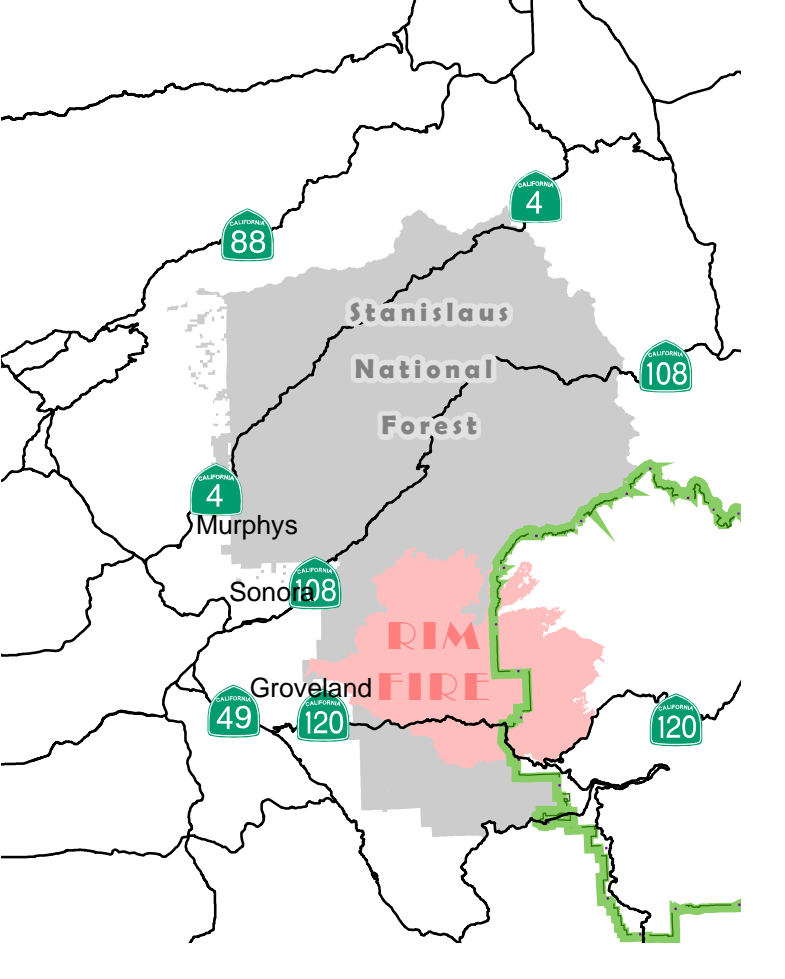

Rim Reforestation

Stanislaus National Forest
Mi-Wok Ranger District
Groveland Ranger District

Desired Future Condition - Alternatives 1, 3, 4 and 5

- Deer Habitat Enhancement
- Old Forest Mosaic
- Open Canopy Mosaic

Rim Fire Boundary

Map 1 of 5

Desired Future Condition
Alternatives 1, 3, 4 and 5

Fire Emphasis Areas

- Fuelbreak
- Emergency Travel Route
- Strategic Fire Mgmt Areas

0 1 2
Miles

80' Contour Interval
All landlines and symbols are approximate
1:31,680