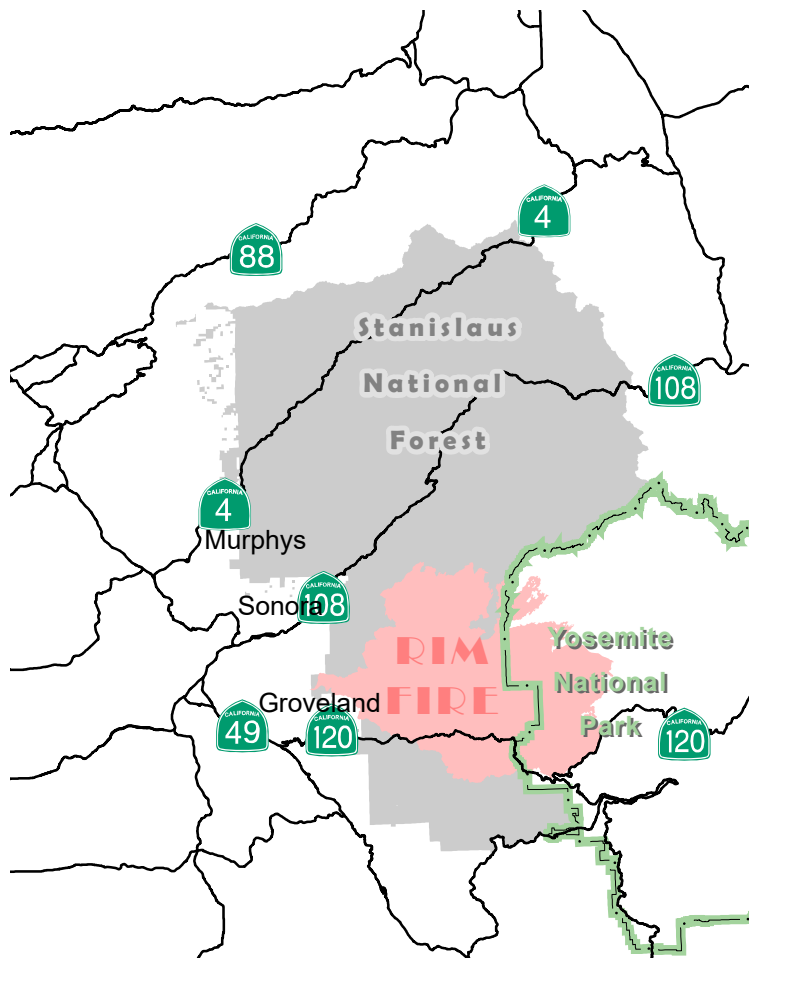

Rim Reforestation

Stanislaus National Forest
Mi-Wok Ranger District
Groveland Ranger District

Proposed Treatment - Alternatives 1, 3 and 5

Map 2 of 5

Proposed Treatment
Alternatives 1, 3 and 5

-  Reforestation
-  Natural Regeneration*
-  Thin
-  Deer Reforestation
-  Deer Natural Regeneration
-  Deer Thin
-  Deer Broadcast Burning
-  Rim Fire Boundary

* Alternative 5 has no Natural Regeneration, all those units fall under "Reforestation."

80' Contour Interval
All landlines and symbols are approximate
1:51,000
11/17/2015