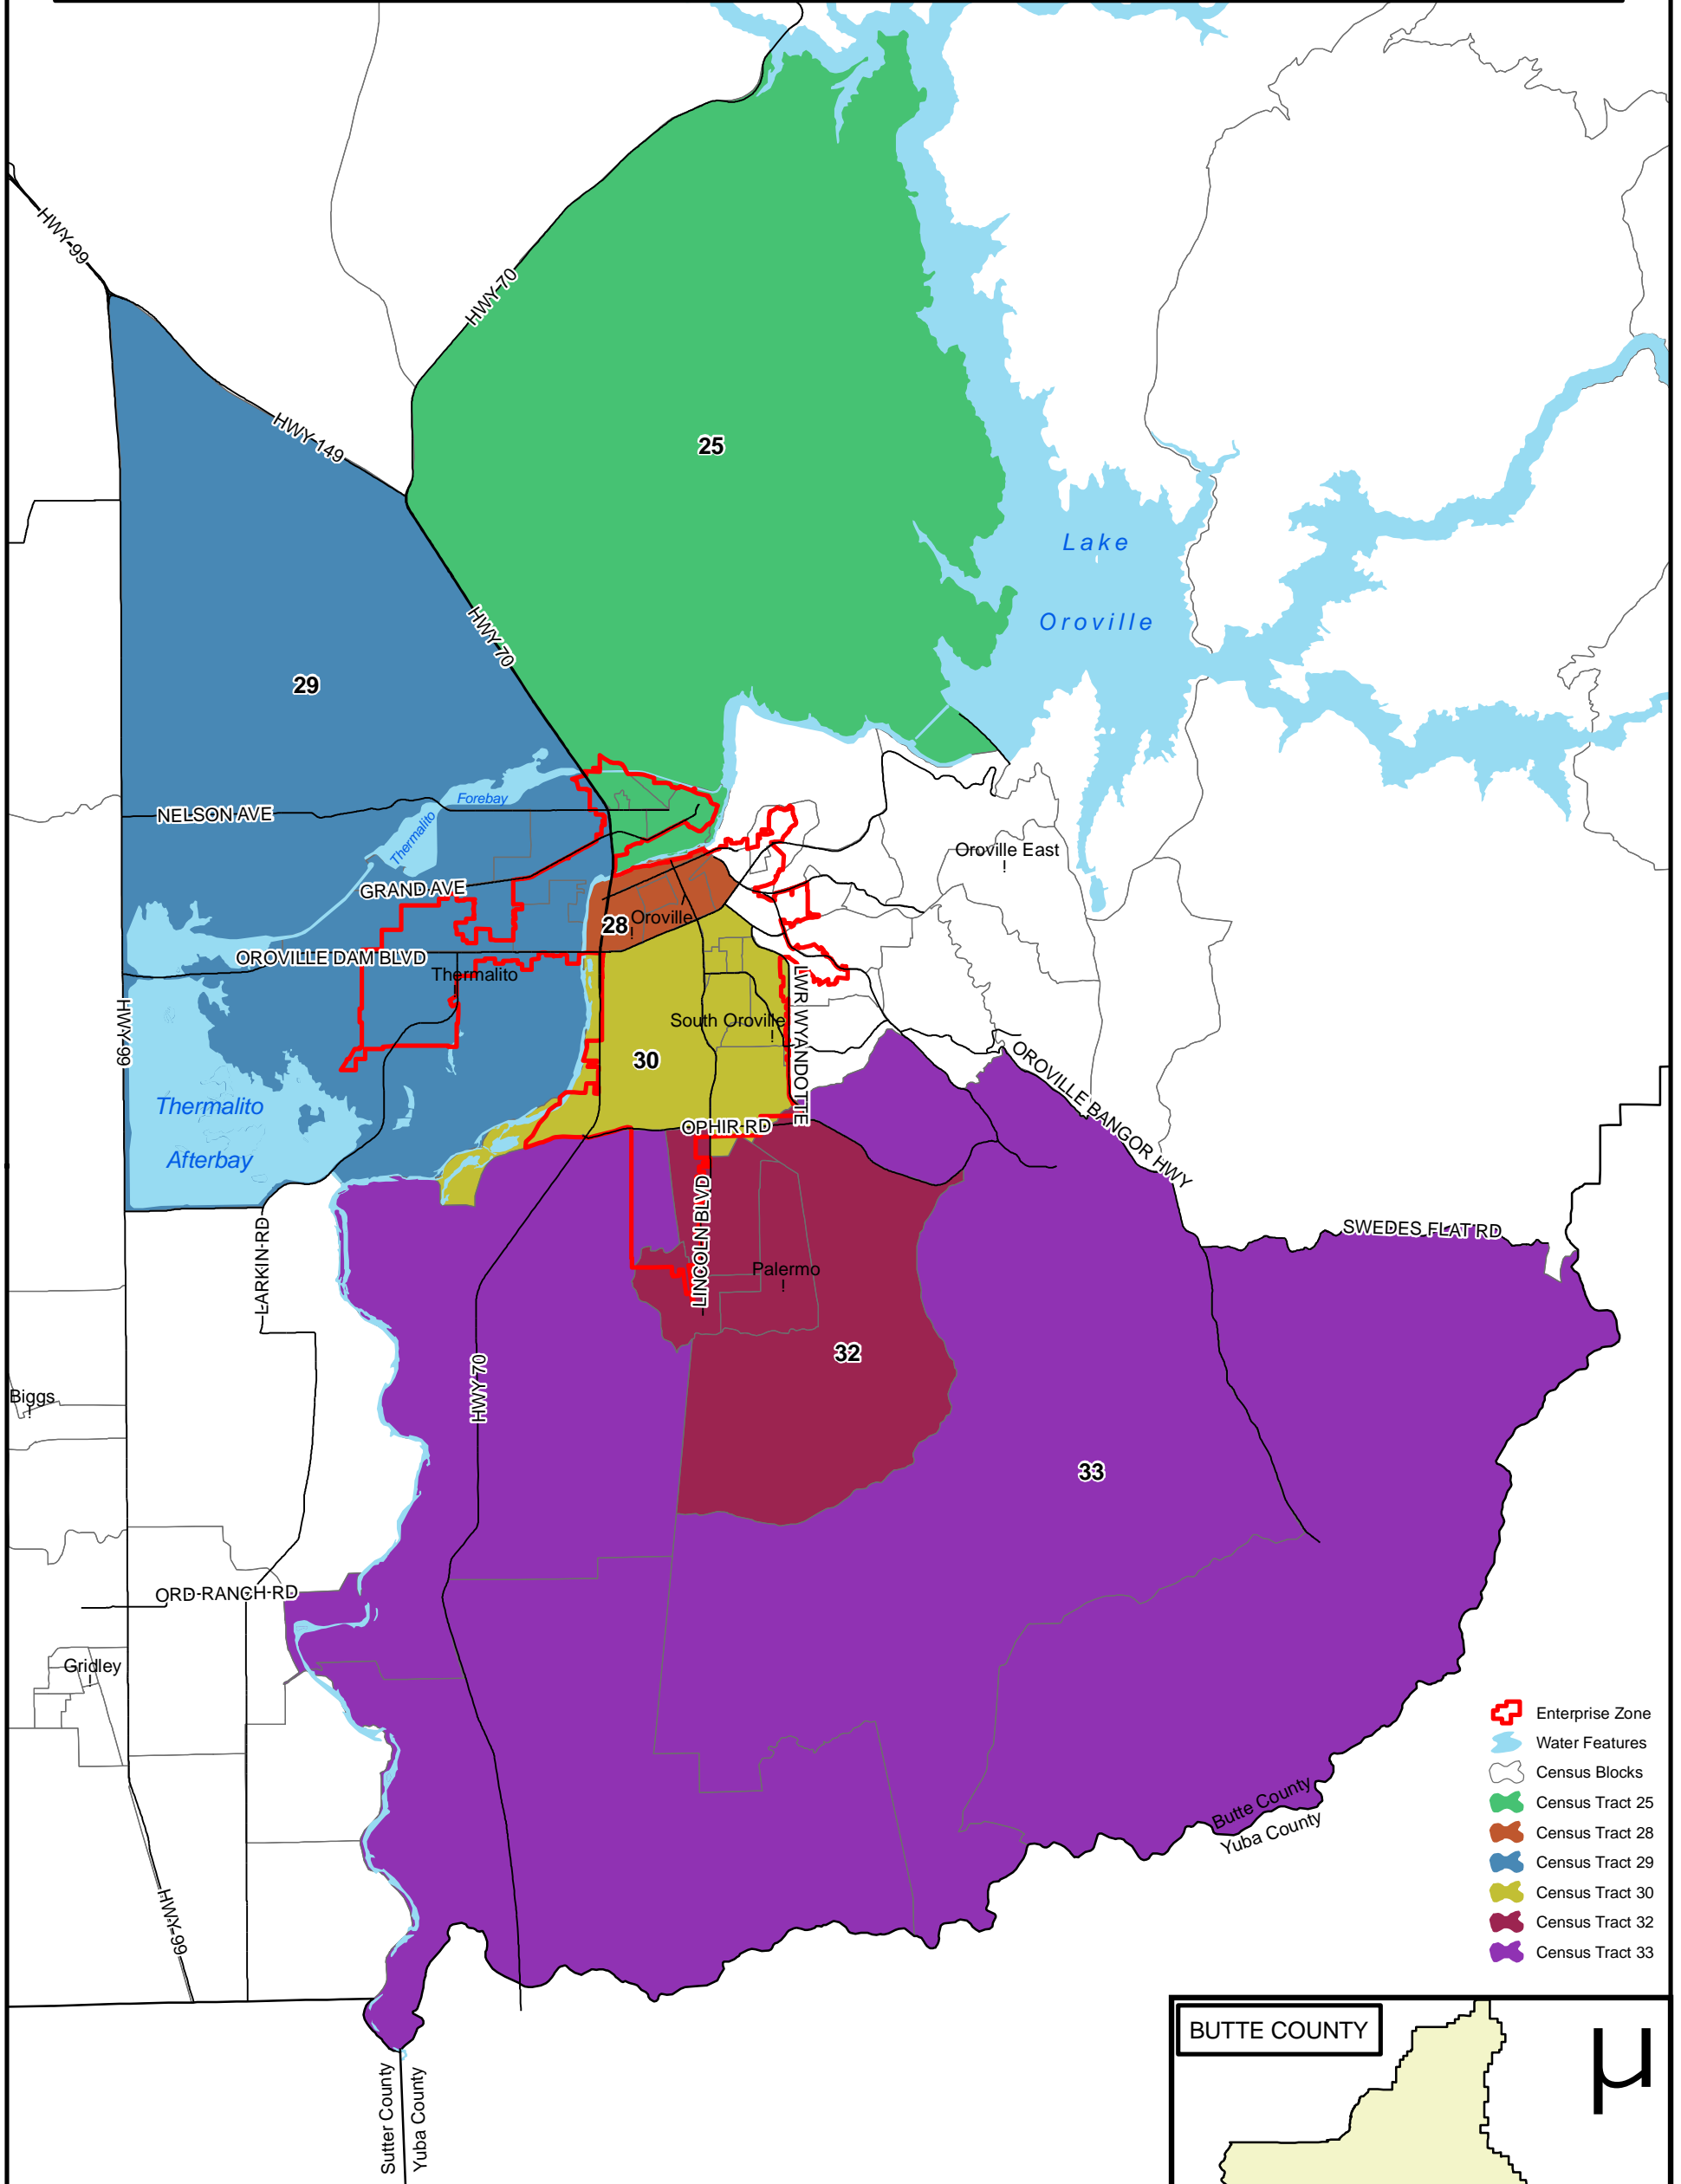

Oroville Targeted Employment Area (TEA)

- Enterprise Zone
- Water Features
- Census Blocks
- Census Tract 25
- Census Tract 28
- Census Tract 29
- Census Tract 30
- Census Tract 32
- Census Tract 33

An individual residing in a designated Target Employment Area (TEA) and hired by an Enterprise Zone (EZ) business is automatically eligible for the EZ Hiring Credit Program. Verification of residency is all that is required.